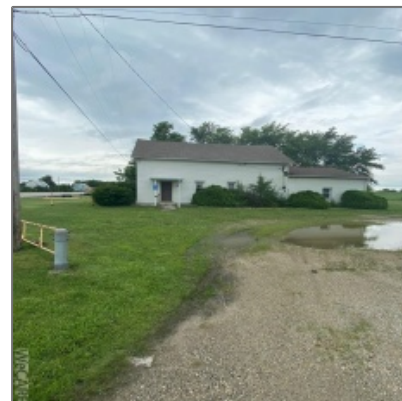

10000 County Rd. 25A, Sidney, Ohio 45365

- 10000 County Rd. 25A, Sidney, Ohio 45365

Basic Details

Property Type: **Commercial**

Listing Type: **For Sale**

Listing ID: **3811**

Price: **\$62,500**

Lot Area: **1 Acre**